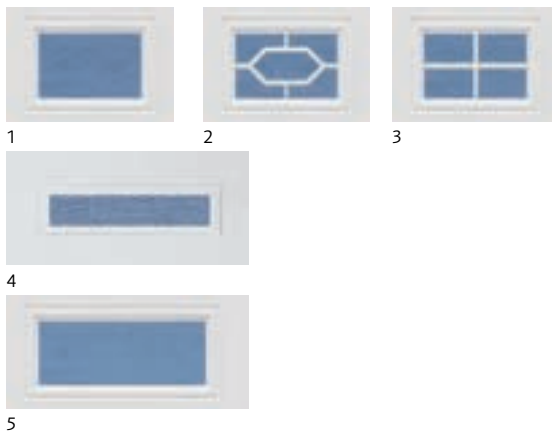

Window options

Window options for Linear Medium and Linear Large designs

- 1 Standard
- 2 Diamond
- 3 Cross

Window option for all Linear designs

- 4 Linear 1

Window options for Medium and Large Linear designs

- 5 Linear 2

Window frames and rails made of synthetic material, white as standard, colour-match to the door is optional. Window frames for timber-effect doors are colour-matched as standard.