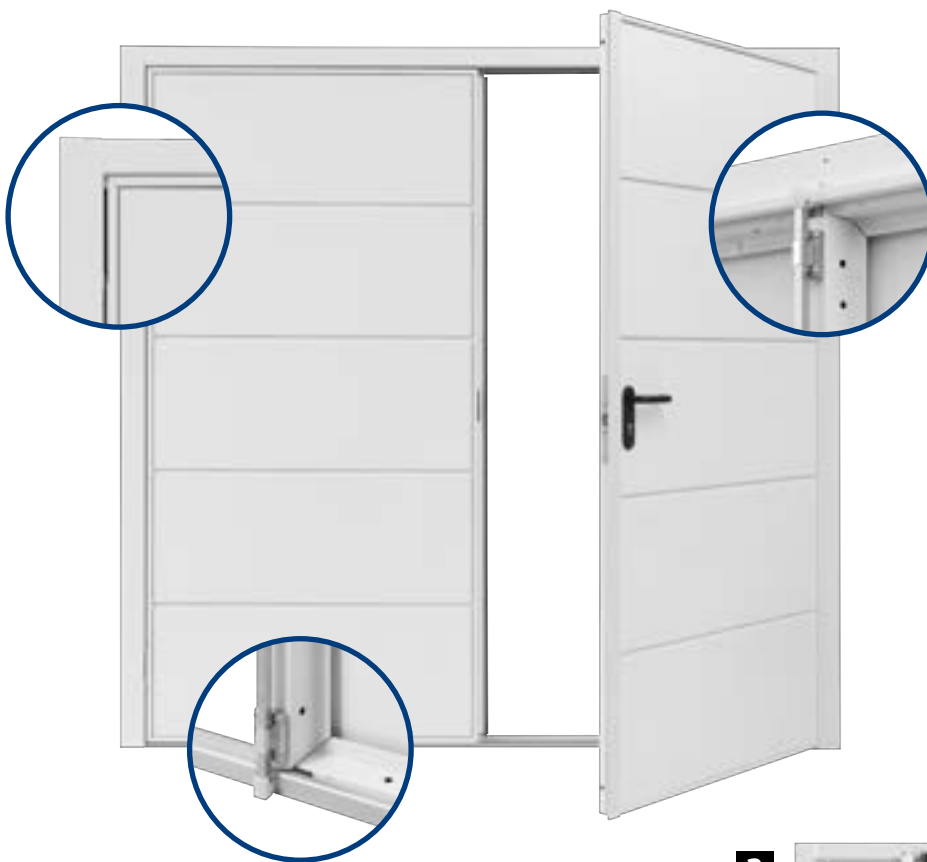

## Introducing the Garador side-hinged garage door

Garador's side-hinged garage doors have been engineered with an intuitively simple and easy-to-use design. They are ideal for garages where frequent access is required to store and retrieve larger items such as bicycles or garden tools. A lever handle is used to operate the door and both door leafs open outwards providing clear and unrestricted space within the garage.

3-way adjustable hinges allow the door position to be precisely adjusted for a smooth door action and a tight close against the rubber seal.

**Two-point locking for security**  
A shoot-bolt latch is used to secure the top and bottom of the fixed leaf. This is easily opened and closed using an espagnolette locking system, with a centrally located flip-up handle positioned in the middle of the door.