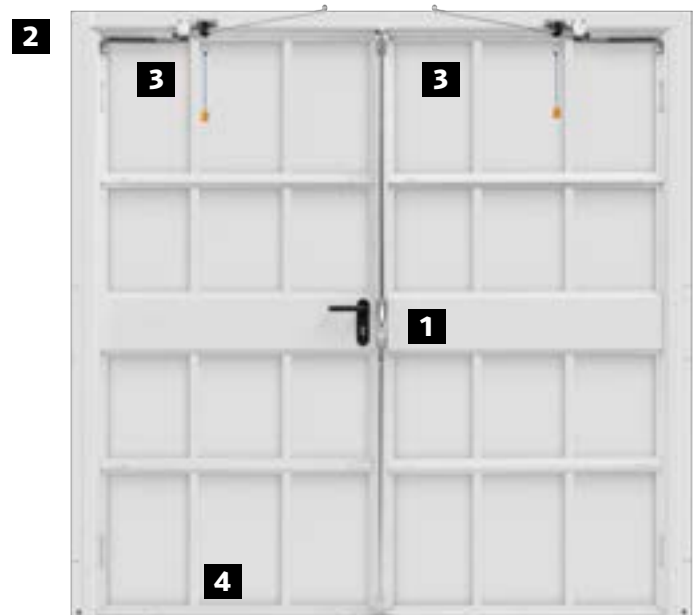

Robust and reliable performance

Our side-hinged garage doors have been designed to provide years of reliable use and excellent security. A 75 mm wide galvanised steel door frame gives a strong and stable door construction. The hinges are concealed in the frame reducing their vulnerability to burglars and providing a seamless appearance across the surface of the door, as there are no hinge knuckles protruding.

3-way adjustable hinges allow the door position to be precisely adjusted for a smooth door action and a tight close against the rubber seal.