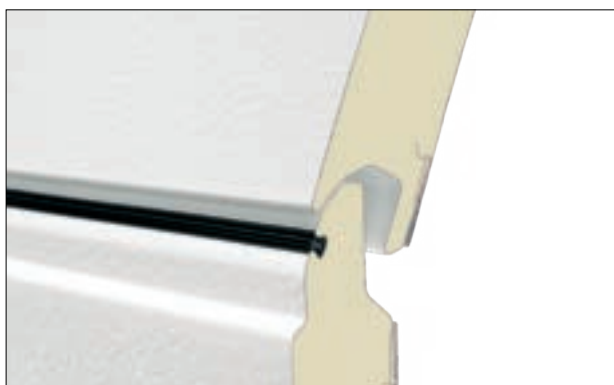

A good seal all round

Weather resistant seals on all four sides of the door, along with intermediate seals between every section joint, helps to create a tight seal and prevent drafts.