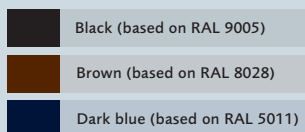

## Colours

Any other colour from the RAL colour chart can be ordered optionally

	Terra brown, RAL 8028		Steel blue, RAL 5011
	Ochre brown, RAL 8001		Sapphire blue, RAL 5003
	Clay brown, RAL 8003		Pigeon blue, RAL 5014
	Ruby red, RAL 3003		Traffic white, RAL 9016
	Anthracite grey, RAL 7016		Fir green, RAL 6009
	Window grey, RAL 7040		Moss green, RAL 6005
	White aluminium, RAL 9006		Stone grey, RAL 7030
	Light grey, RAL 7035		Light ivory, RAL 1015

### The colour range

	Green (based on RAL 6005)
	Red (based on RAL 3003)
	Blue (based on RAL 5005)

	Black (based on RAL 9005)
	Brown (based on RAL 8028)
	Dark blue (based on RAL 5011)

## Lever handle options

Brass effect

Chrome effect

White

### The colour range