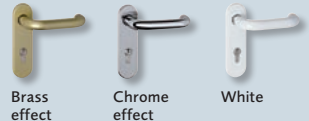

Lever handle options

Chrome effect

White

Optional knob handle