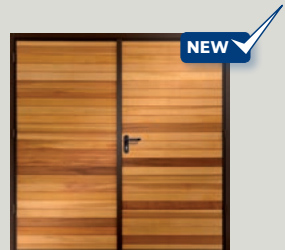

Horizontal Cedar